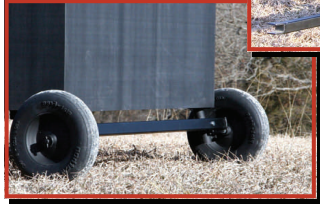

Blind Features

Key Features of Our Blinds

- Welded tubular steel platform for strength and longevity (fully assembled)
- Platform sides and roof made from reinforced rubber roofing material for quietness, extreme weather resistance, and durability
- Treated plywood floors for additional strength
- Insulated roof to help retain heat
- Made in the USA
- 360° viewing from quiet, drop-down acrylic windows in powder-coated frames

Additional Ground Blind Features

- 4 adjustable 10" legs and T-screws for leveling ground blind on uneven terrain
- Oversized door (4' x 6') for easy entry and exit
- Disability Blind includes lightweight tri-fold aluminum wheelchair ramp with carrying handle
- Optional travel kit for easy movement around hunting property with 4-wheeler or truck
 - Powder-coated trailer hitch
 - Powder-coated heavy duty axle with "No-Flat" 15.5" wheels

Ground Blinds

(Shown with Optional Travel Kit)

4' x 6' Model

6' x 6' Disability Model

Ground Blind Legs

Available Options

Travel Kit for Ground Blinds

- Available in 52" width (4' x 6' blind) and 76" width (6' x 6' disability blind)
- Heavy duty trailer hitch

- Heavy duty rear axle with "No-Flat" 15.5" wheels

Adjustable Welded Shelves

- All parts are powder-coated
- 8" welded steel shelf

- Adjustable height shelf brackets with easy to adjust T-screw handles

- Available in 24", 40", and 65" widths