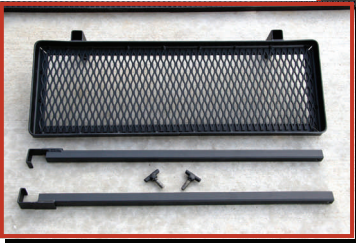

Additional Tower Blind Features

- Removable 1-piece welded ladder powder-coated for durability
- 8 diagonal braces for incredible stability and support
- 10" leg pad to keep blind from sinking into the ground
- Leg stakes and center anchor stakes for securing blind into place
- 15' and 18' heights measured to floor of blind
- Large 29" grab bar for easy entry and exit

Additional Ground Blind Features

- 4 adjustable 10" legs and T-screws for leveling ground blind on uneven terrain
- Oversized door (4' x 6') for easy entry and exit
- Disability Blind includes lightweight tri-fold aluminum wheelchair ramp with carrying handle
- Optional travel kit for easy movement around hunting property with 4-wheeler or truck
 - Powder-coated trailer hitch
 - Powder-coated heavy duty axle with "No-Flat" 15.5" wheels

Ground Blinds

(Shown with Optional Travel Kit)

4' x 6' Model

6' x 6' Disability Model

Ground Blind Legs

Available Options

Travel Kit for Ground Blinds

- Available in 52" width (4' x 6' blind) and 76" width (6' x 6' disability blind)
- Heavy duty trailer hitch

- Heavy duty rear axle with "No-Flat" 15.5" wheels

Adjustable Welded Shelves

- All parts are powder-coated
- 8" welded steel shelf

- Adjustable height shelf brackets with easy to adjust T-screw handles

- Available in 24", 40", and 65" widths